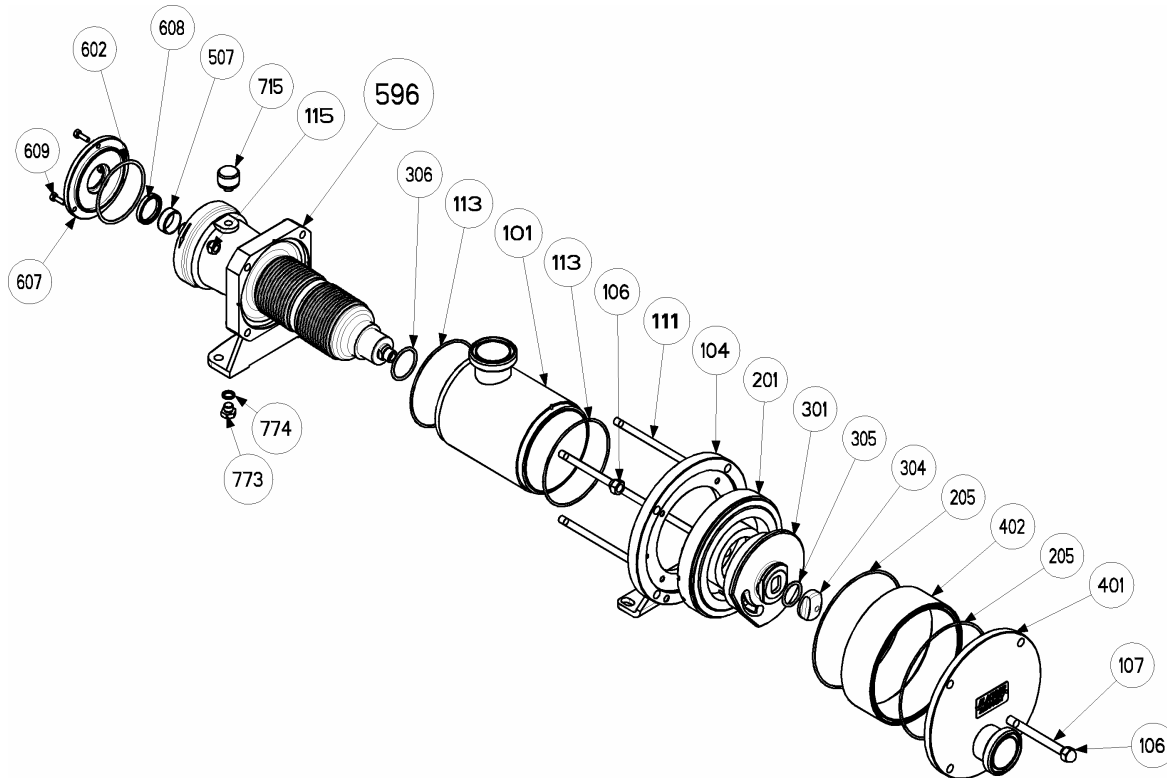

### PUMP & TRANSMISSION

(See Instructions 1001-A00 for Installation, Operation and Maintenance)

967001      **PARTS LIST**  
Page 1 of 1      **1001-A01**

Section	1001
Effective	Sept 2006
Replaces	July 2005

Kit No.	Ref. No.	Description	Parts per Pump	Part No.	Kit No.	Ref. No.	Description	Parts per Pump	Part No.
100		Inlet Tube with ANSI Flanges	1	Y311725	400		Cover Plate with ANSI Flanges	1	Y311727
		Inlet Tube with Clamp Flanges		Y311675			Cover Plate with SMS Flanges		Y311344
		Inlet Tube with SMS Flanges		Y311345			Cover Plate with Clamp Flanges		Y311636
		Inlet Tube with Cherry Burrel Flanges		Y311603			Cover Plate with Cherry Burrel Flanges		Y311605
		Inlet Tube & ANSI Flanges & Heat Jackets		Y311852			401* Cover Plate with Flange		(1)
		Inlet Tube & Clamp Flanges & Heat Jackets		Y311849		402* Spacer	(1)		
		Inlet Tube & SMS Flanges & Heat Jackets		Y311845	008		Transmission Plug Kit – consists of:	1	Y311441
		Inlet Tube & Cherry Burrel Flanges & Heat Jackets		Y311847			715* Filler Plug	(1)	
	101*	Inlet Tube		(1)			773* Drain Plug	(1)	
	104*	Inlet Tube Flange		(1)			774* Plug Washer	(1)	
119		C4-I Stud & Hex Head Nut Kit - consists of:	1	Y311443	206		Pump Seal Kit-FKM (std) – consists of:	1	Y311347
		C8-I Stud & Hex Head Nut Kit - consists of:		Y311878			Pump Seal Kit –PTFE Encaps. – consists of:		Y311408
	106*	Hex Head Nut	(8)				Pump Seal Kit-FDA FKM– consists of:		Y311737
	107*	Cover Plate Stud	(4)			205* Seal Ring	(2)		
	111*	Inlet Tube Stud	(4)			113* Seal Ring	(2)		
	115*	Hex Head Nut	(4)			306* Seal Ring	(1)		
200		C4-I Cylinder & Disc Assembly – consists of:	1	Y313397	009		305* Seal Ring	(1)	
		C8-I Cylinder & Disc Assembly – consists of:		Y313399			Transmission Seal Kit – consists of:	1	Y312356
	201*	Cylinder		(1)			602* Seal Ring	(1)	
	301*	Disc	(1)		507* Bushing	(1)			
304		Disc Nut – C4I	1	Y216257		608* Lip Seal	(1)		
		– C8I		Y218572		609* Screws	(3)		
596		Complete Transmission Assembly – non Jacketed	1	Y311744					
		– Jacketed		Y312306					