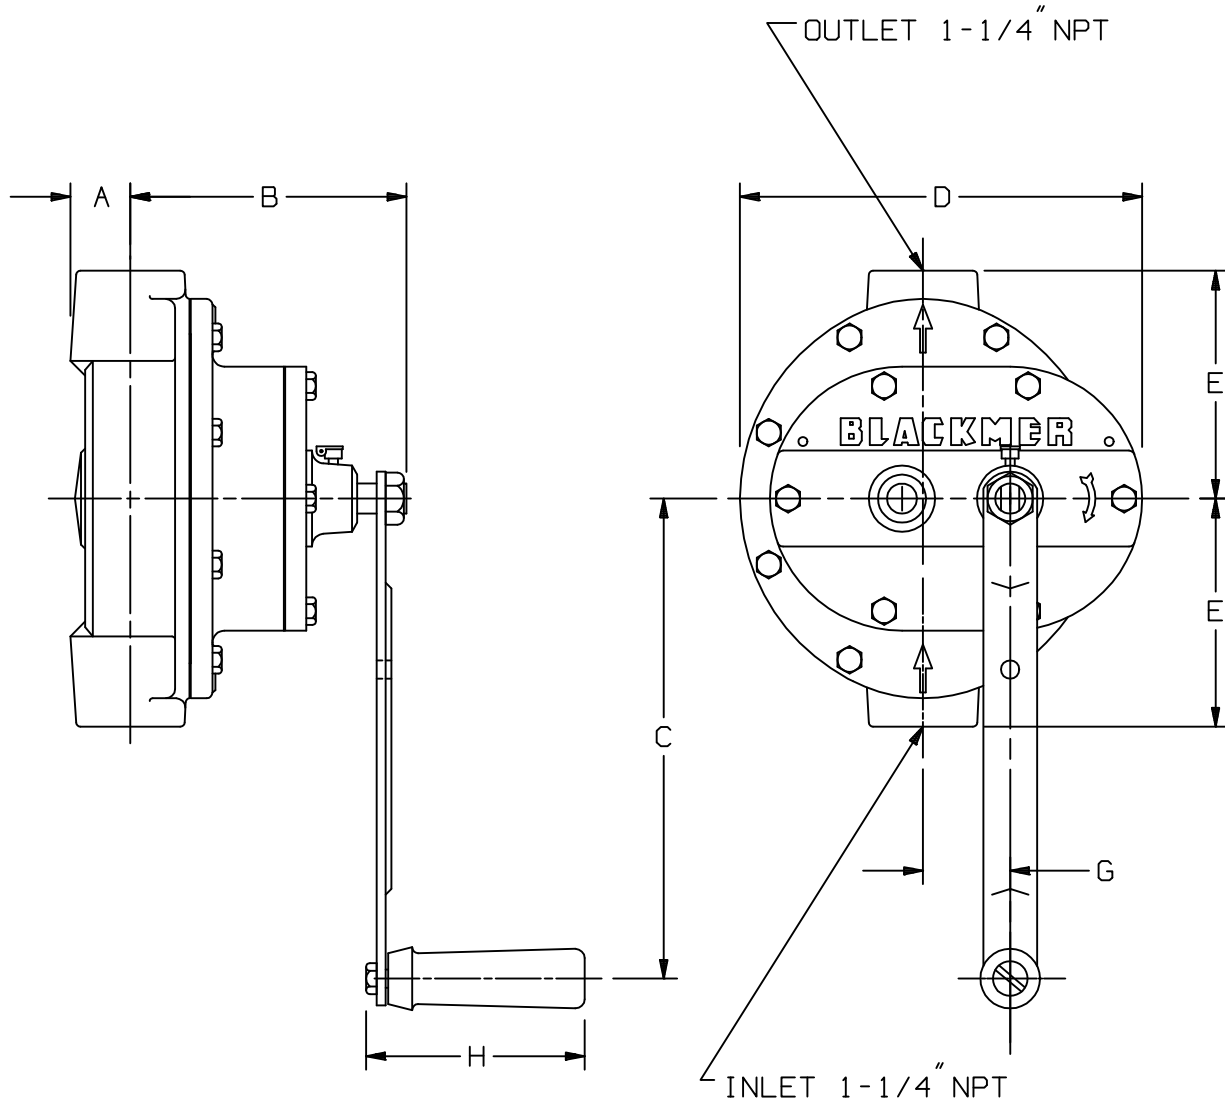

TYPE	807B	SIZE	1.25	UNIT STYLE	PA	DIMENSIONS 301-103	
	828B					Section Effective Replaces	301 September 1989 New

RIGHT HAND ROTATION

MODEL	UNIT	A	B	C	D	E	G	H	APPROX. WT.	
									LBS.	KG
PA 807B & 828B	IN	1-1/4	5-3/4	10	8-3/8	4-3/4	1-7/8	4-3/8	29	14
	MM	31.7	146.0	254	212.7	120.6	47.6	111.1		